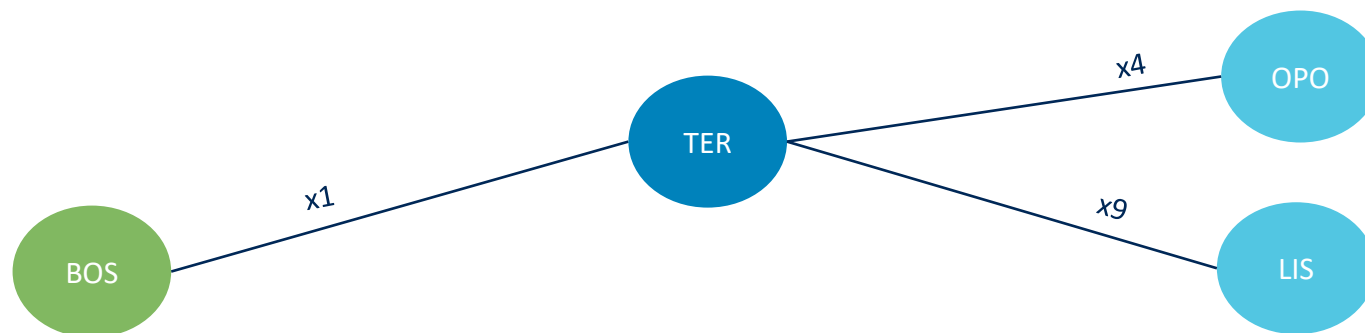

Weekly frequencies at Terceira

(Typical week of Winter 26/27)