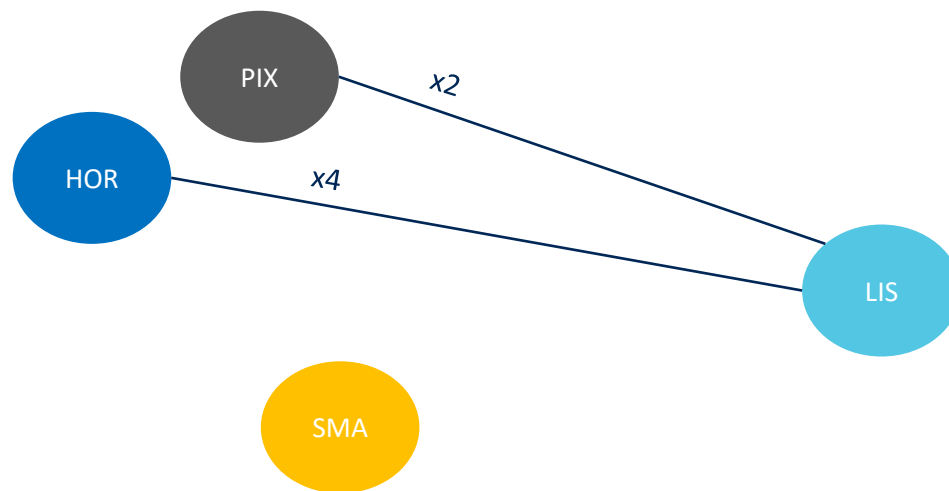

Weekly frequencies at Ponta Delgada

(Typical week of Winter 26/27)

Weekly frequencies at Terceira

(Typical week of Winter 26/27)

Weekly frequencies at Horta, Pico and Sta. Maria (Typical week of Winter 26/27)

Weekly frequencies by route

Rota	Winter (Planeado)			vs 2025	Rota	Winter (Planeado)			vs 2025
	25/26	26/27				25/26	26/27		
Liberalizadas									
PDL/LIS/PDL	22	25	↑	3	PDL/LIS/PDL	22	25	↑	3
TER/LIS/TER	7	9	↑	2	TER/LIS/TER	7	9	↑	2
PDL/OPO/PDL	13	15	↑	2	PDL/OPO/PDL	13	15	↑	2
TER/OPO/TER	3	4	↑	1	TER/OPO/TER	3	4	↑	1
PDL/FAO/PDL	3	2	↓	-1	PDL/FAO/PDL	3	2	↓	-1
OSP									
HOR/LIS/HOR	4	4	→	0	HOR/LIS/HOR	4	4	→	0
PIX/LIS/PIX	2	2	→	0	PIX/LIS/PIX	2	2	→	0
SMA/LIS/SMA	2	0	↓	-2	SMA/LIS/SMA	2	0	↓	-2
PDL/FNC/PDL	6	6	→	0	PDL/FNC/PDL	6	6	→	0
TER/FNC/TER	0	1	↑	1	TER/FNC/TER	0	1	↑	1
Total					Total	85	85		0