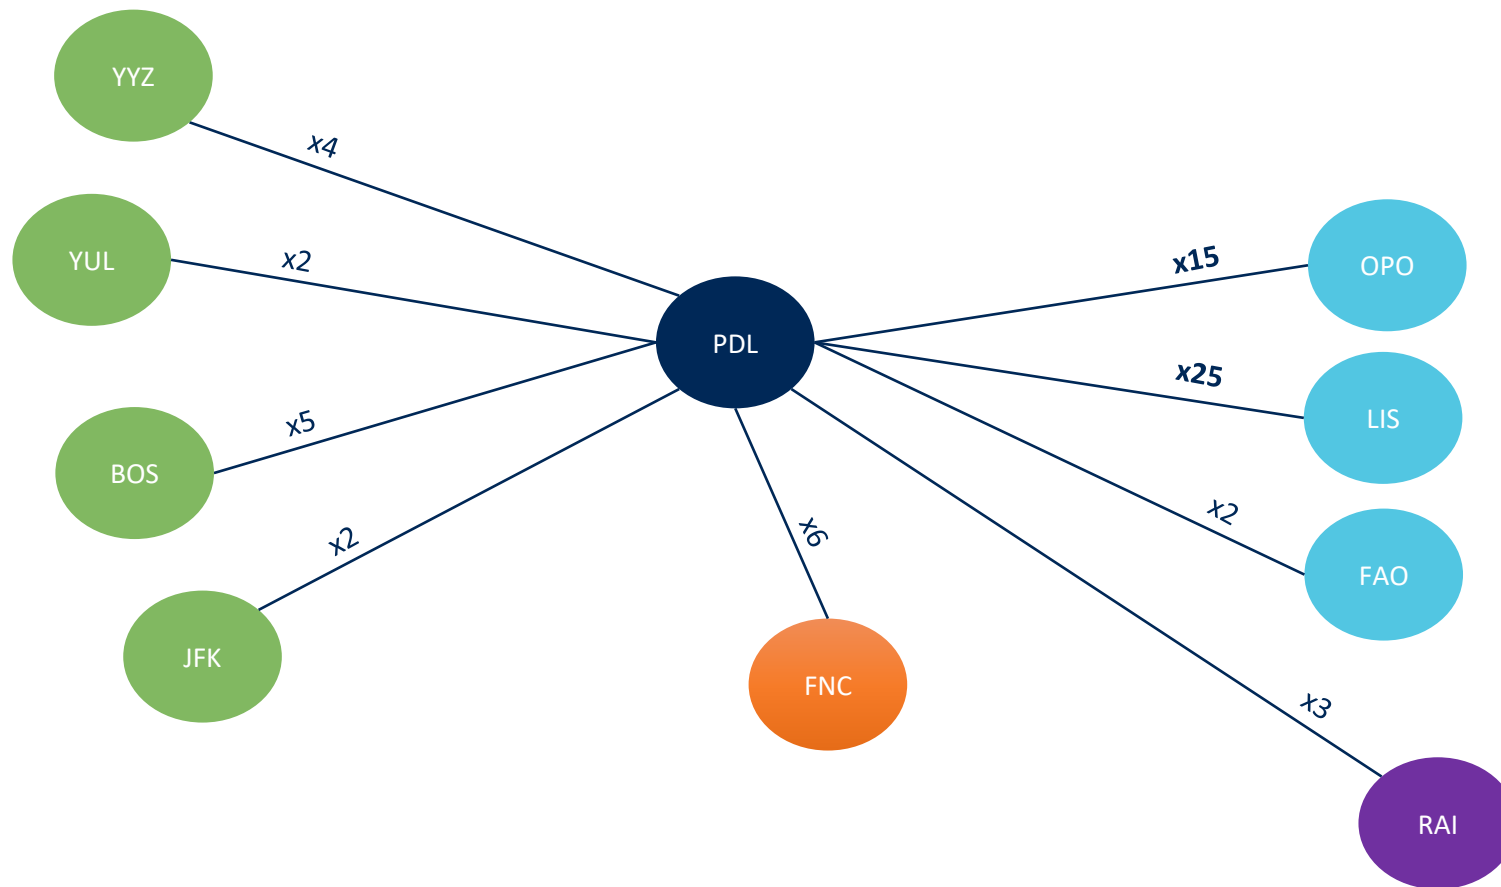

AZORES AIRLINES

Winter IATA 2026/2027

sata  azores Airlines

Azores Airlines

Winter 26/27 by numbers

 **7** aircrafts

 Up to
170 weekly flights

 **15** routes

Weekly frequencies at Ponta Delgada

(Typical week of Winter 26/27)

Weekly frequencies at Terceira

(Typical week of Winter 26/27)

Weekly frequencies at Horta, Pico and Sta. Maria (Typical week of Winter 26/27)

Weekly frequencies by route

Rota	Winter (Planeado)			vs 2025	Rota	Winter (Planeado)			vs 2025
	25/26	26/27				25/26	26/27		
Liberalizadas									
PDL/LIS/PDL	22	25	↑	3	PDL/LIS/PDL	22	25	↑	3
TER/LIS/TER	7	9	↑	2	TER/LIS/TER	7	9	↑	2
PDL/OPO/PDL	13	15	↑	2	PDL/OPO/PDL	13	15	↑	2
TER/OPO/TER	3	4	↑	1	TER/OPO/TER	3	4	↑	1
PDL/FAO/PDL	3	2	↓	-1	PDL/FAO/PDL	3	2	↓	-1
OSP									
HOR/LIS/HOR	4	4	→	0	HOR/LIS/HOR	4	4	→	0
PIX/LIS/PIX	2	2	→	0	PIX/LIS/PIX	2	2	→	0
SMA/LIS/SMA	2	0	↓	-2	SMA/LIS/SMA	2	0	↓	-2
PDL/FNC/PDL	6	6	→	0	PDL/FNC/PDL	6	6	→	0
TER/FNC/TER	0	1	↑	1	TER/FNC/TER	0	1	↑	1
Total					Total	85	85		0

MISSÃO Açores

sata  azores Airlines