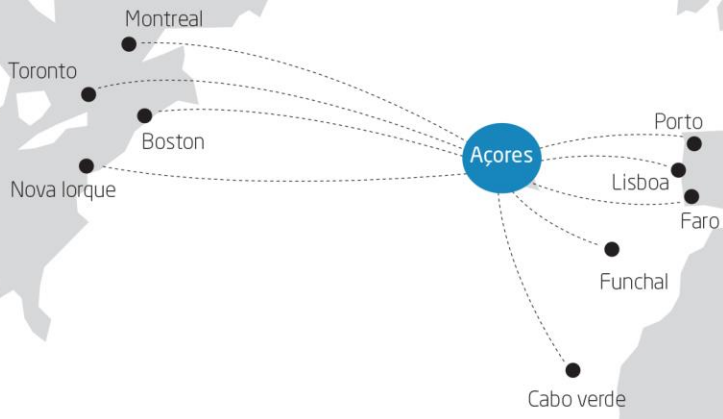

Weekly frequencies at Ponta Delgada

(Typical week of Winter 26/27)

Weekly frequencies at Terceira

(Typical week of Winter 26/27)

Weekly frequencies at Horta, Pico and Sta. Maria (Typical week of Winter 26/27)

Weekly frequencies by route

Rota	Winter (Planeado)			vs 2025	Rota	Winter (Planeado)			vs 2025
	25/26	26/27				25/26	26/27		
Liberalizadas									
PDL/LIS/PDL	22	25	↑	3	PDL/LIS/PDL	22	25	↑	3
TER/LIS/TER	7	9	↑	2	TER/LIS/TER	7	9	↑	2
PDL/OPO/PDL	13	15	↑	2	PDL/OPO/PDL	13	15	↑	2
TER/OPO/TER	3	4	↑	1	TER/OPO/TER	3	4	↑	1
PDL/FAO/PDL	3	2	↓	-1	PDL/FAO/PDL	3	2	↓	-1
OSP									
HOR/LIS/HOR	4	4	→	0	HOR/LIS/HOR	4	4	→	0
PIX/LIS/PIX	2	2	→	0	PIX/LIS/PIX	2	2	→	0
SMA/LIS/SMA	2	0	↓	-2	SMA/LIS/SMA	2	0	↓	-2
PDL/FNC/PDL	6	6	→	0	PDL/FNC/PDL	6	6	→	0
TER/FNC/TER	0	1	↑	1	TER/FNC/TER	0	1	↑	1
Total					Total	85	85		0

MISSÃO Açores

sata  azores Airlines